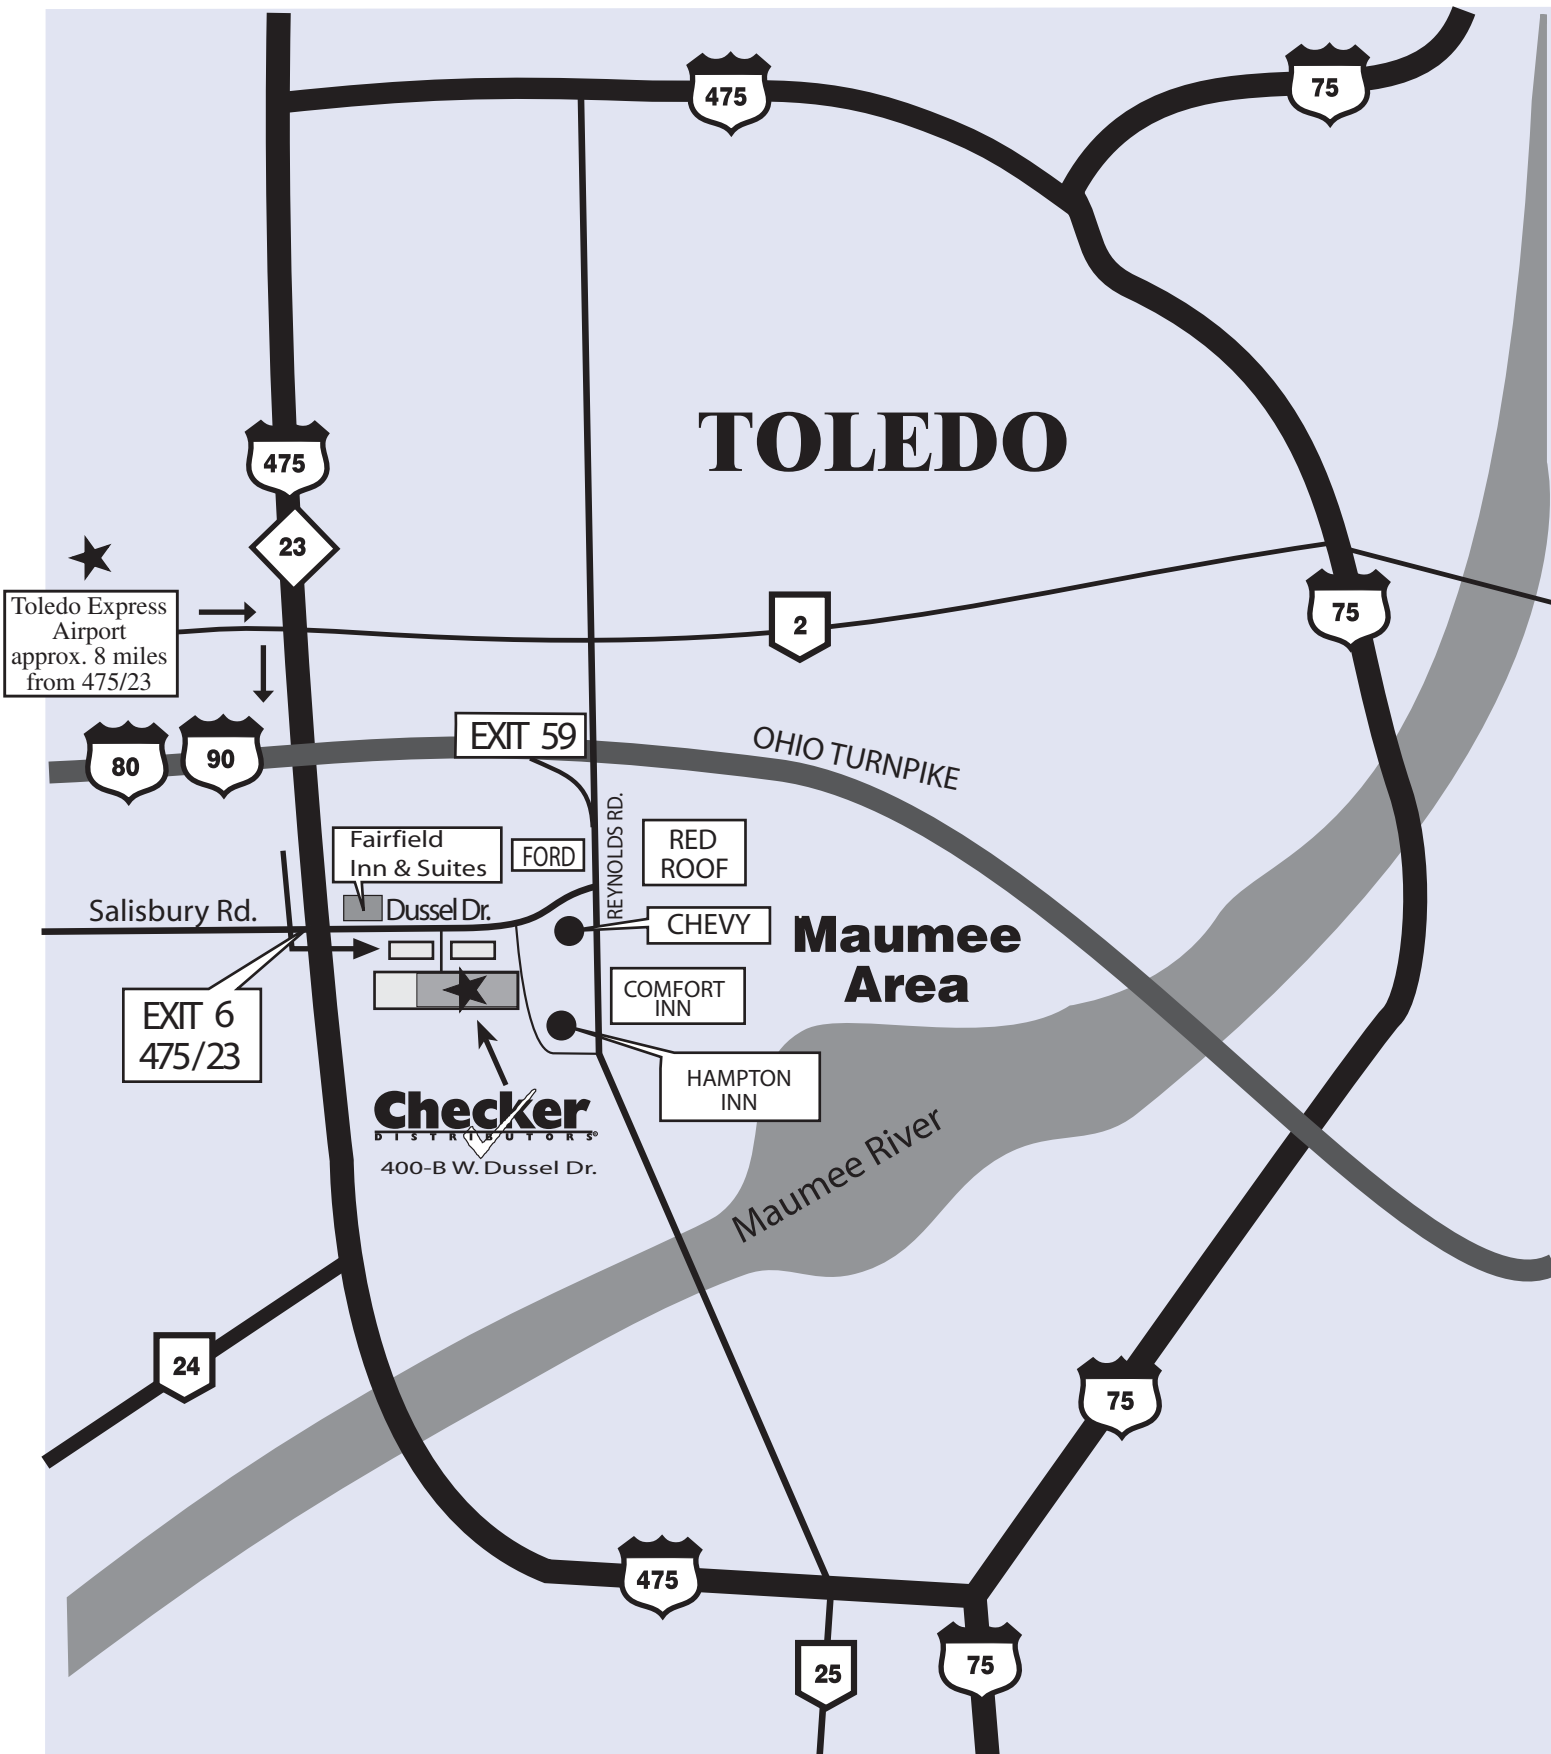

# TOLEDO

Toledo Express Airport  
approx. 8 miles  
from 475/23

Fairfield  
Inn & Suites

RED  
ROOF

CHEVY

**Maumee  
Area**

COMFORT  
INN

HAMPTON  
INN

**Checker**  
DISTRIBUTORS  
400-B W. Dussel Dr.

Maumee River